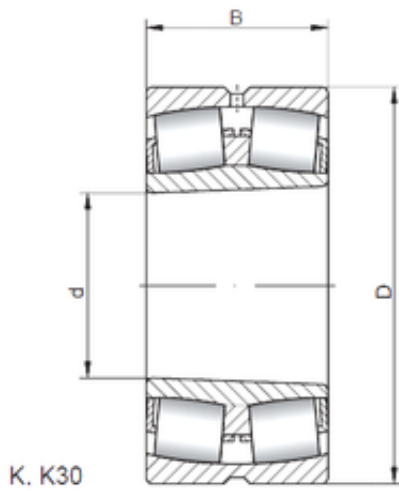

## ISO 22330 KW33 spherical roller bearings

Bearing No. 22330 KW33

Size	150x320x108 mm
Bore Diameter	150 mm
Outer Diameter	320 mm
Width	108 mm
d	150 mm
D	320 mm
B	108 mm
C	108 mm

22330 KW33 Bearing 2D drawings and 3D CAD models