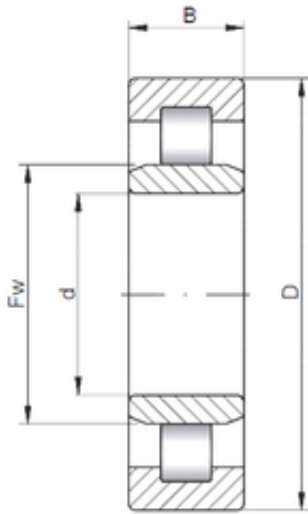

IFB Roller Industry Co.,Ltd

ISO NU2213 cylindrical roller bearings

Bearing No. NU2213

Size	65x120x31 mm
Bore Diameter	65 mm
Outer Diameter	120 mm
Width	31 mm
d	65 mm
D	120 mm
B	31 mm
C	31 mm

NU2213 Bearing 2D drawings and 3D CAD models