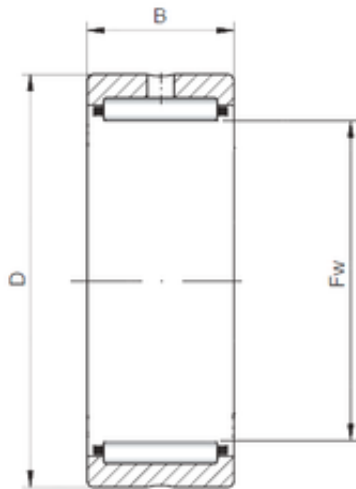

## ISO RNA4909-2RS needle roller bearings

Bearing No. RNA4909-2RS

Size	52x68x22 mm
Bore Diameter	52 mm
Outer Diameter	68 mm
Width	22 mm
Fw	52 mm
D	68 mm
C	22 mm

RNA4909-2RS Bearing 2D drawings and 3D CAD models