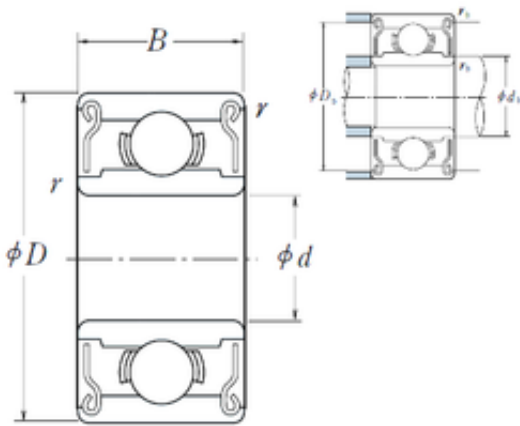

IFB Roller Industry Co.,Ltd

ISO 692ZZ deep groove ball bearings

Bearing No. 692ZZ

Size	2x6x3 mm
Bore Diameter	2 mm
Outer Diameter	6 mm
Width	3 mm
d	2 mm
D	6 mm
B	3 mm
C	3 mm
r min.	0,15 mm

692ZZ Bearing 2D drawings and 3D CAD models