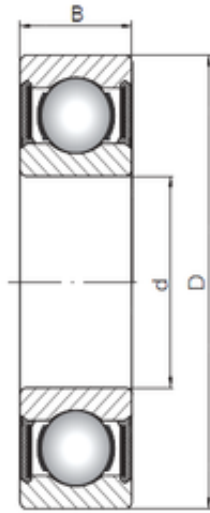

IFB Roller Industry Co.,Ltd

ISO 6014-2RS deep groove ball bearings

Bearing No. 6014-2RS

Size	70x110x20 mm
Bore Diameter	70 mm
Outer Diameter	110 mm
Width	20 mm
d	70 mm
D	110 mm
B	20 mm
C	20 mm
Weight	0,6 Kg

6014-2RS Bearing 2D drawings and 3D CAD models