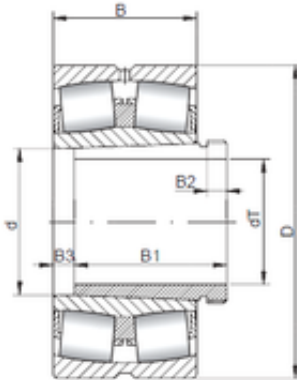

## ISO 23292 KCW33+AH3292 spherical roller bearings

Bearing No. 23292 KCW33+AH3292

23292 KCW33+AH3292 Bearing 2D drawings and 3D CAD models

Size	460x830x296 mm
Bore Diameter	460 mm
Outer Diameter	830 mm
Width	296 mm
d	460 mm
d1	430 mm
D	830 mm
B	296 mm
C	296 mm
B1	11 mm
B2	50 mm