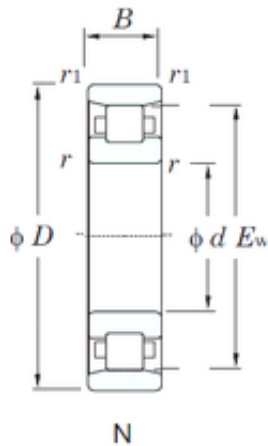

IFB Roller Industry Co.,Ltd

KOYO N226 cylindrical roller bearings

Bearing No. N226

Size	130x230x40 mm
Bore Diameter	130 mm
Outer Diameter	230 mm
Width	40 mm
d	130 mm
D	230 mm
Ew	204 mm
B	40 mm
C	40 mm
r min.	3 mm
r1 min.	3 mm
Weight	6.49 Kg
Basic dynamic load rating (C)	282 kN
Basic static load rating (C0)	362 kN
(Grease) Lubrication Speed	2700 r/min
Bearing No.	N226
r(min)	3
r1(min)	3
Cr	338
C0r	362
Cu	45.2
Grease lub.	2700
Oil lub.	3200
Fw	-
d1	-
B1	-

N226 Bearing 2D drawings and 3D CAD models

IFB Roller Industry Co.,Ltd

B2	-
da(min)	143
db(min)	-
db(max)	-
dc(min)	-
dd(min)	-
Da(max)	-
Db(max)	217
Db(min)	208
ra(max)	2.5
rb(max)	2.5
(Refer.)Mass(kg)	6.37