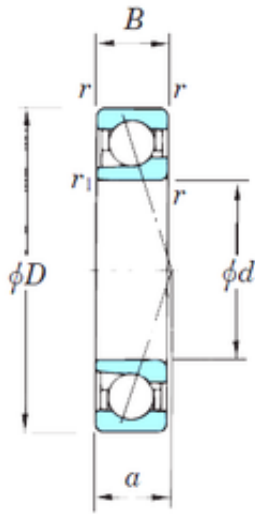

## KOYO 7224CPA angular contact ball bearings

Bearing No. 7224CPA

Size	120x215x40 mm
Bore Diameter	120 mm
Outer Diameter	215 mm
Width	40 mm
d	120 mm
D	215 mm
B	40 mm
C	40 mm
Angle ( ° )	15 °
a	42,5 mm
r min.	2,1 mm
r1 min.	1,1 mm
Weight	5,49 Kg
Basic dynamic load rating (C)	190 kN
Basic static load rating (C0)	180 kN
(Grease) Lubrication Speed	5 200 r/min
(Oil) Lubrication Speed	8 000 r/min