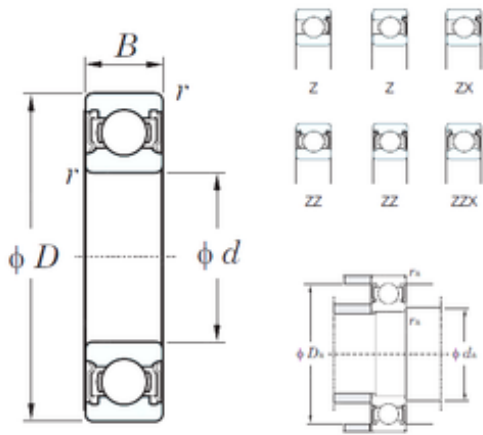

IFB Roller Industry Co.,Ltd

KOYO 6900Z deep groove ball bearings

Bearing No. 6900Z

Size	10x22x6 mm
Bore Diameter	10 mm
Outer Diameter	22 mm
Width	6 mm
d	10 mm
D	22 mm
B	6 mm
C	6 mm
r min.	0,3 mm
da min.	12 mm
da max	12,5 mm
Da max.	20 mm
ra max.	0,3 mm
Weight	0,01 Kg
Basic dynamic load rating (C)	2,7 kN
Basic static load rating (C0)	1,25 kN
(Grease) Lubrication Speed	34000 r/min
(Oil) Lubrication Speed	41000 r/min

6900Z Bearing 2D drawings and 3D CAD models