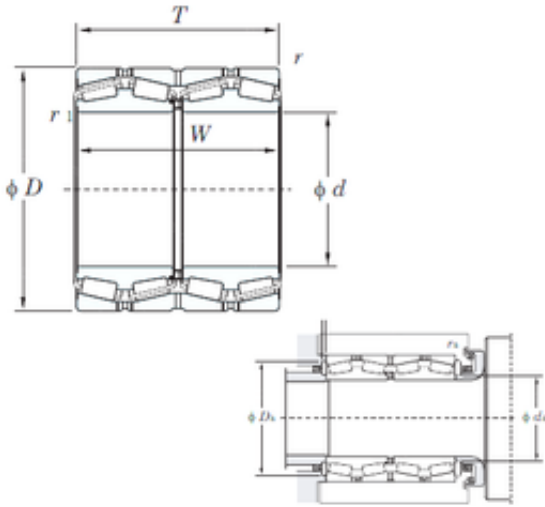

# IFB Roller Industry Co.,Ltd

47348 Bearing 2D drawings and 3D CAD models

## KOYO 47348 tapered roller bearings

Bearing No. 47348

Size	240x400x266 mm
Bore Diameter	240 mm
Outer Diameter	400 mm
Width	266 mm
d	240 mm
D	400 mm
T	266 mm
r min.	4 mm
r1 min.	5 mm
S	7.5 mm
W	266 mm
da min.	284.9 mm
Da min	357.8 mm
Da max.	382 mm
ra max.	3 mm
rb max.	4 mm
Weight	132 Kg
Basic dynamic load rating (C)	2620 kN
Basic static load rating (C0)	4950 kN
Calculation factor (e)	1.95
Calculation factor (Y0)	0.35