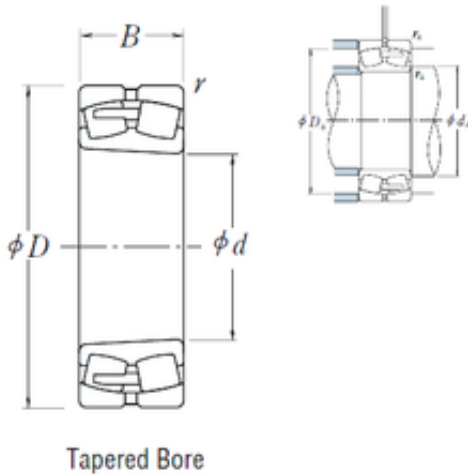

IFB Roller Industry Co.,Ltd

NSK 232/560CAKE4 spherical roller bearings

Bearing No. 232/560CAKE4

232/560CAKE4 Bearing 2D drawings and 3D CAD models

Size	560x1030x365 mm
Bore Diameter	560 mm
Outer Diameter	1030 mm
Width	365 mm
d	560 mm
D	1030 mm
B	365 mm
C	365 mm
r min.	9,5 mm
da min.	604 mm
Da min	870 mm
Da max.	986 mm
ra max.	8 mm
Weight	1320 Kg
Basic dynamic load rating (C)	10900 kN
Basic static load rating (C0)	20500 kN
(Grease) Lubrication Speed	220 r/min
(Oil) Lubrication Speed	280 r/min
Calculation factor (e)	0,36
Calculation factor (Y0)	1,8
Calculation factor (Y2)	2,8