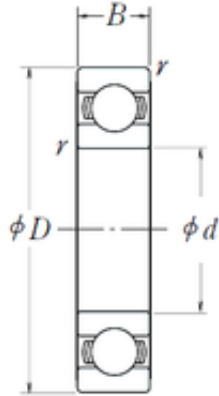

IFB Roller Industry Co.,Ltd

NSK 6004L11-H-20DDU deep groove ball bearings

Bearing No. 6004L11-H-20DDU

6004L11-H-20DDU Bearing 2D drawings and 3D CAD models

Size	20x42x12 mm
Bore Diameter	20 mm
Outer Diameter	42 mm
Width	12 mm
d	20 mm
D	42 mm
B	12 mm
C	12 mm
r min.	0,6 mm
Basic dynamic load rating (C)	7 950 kN