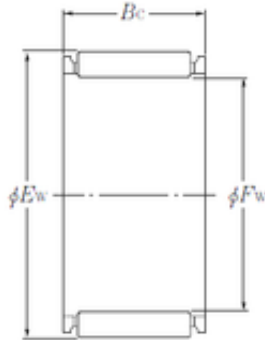

IFB Roller Industry Co.,Ltd

NTN K16 × 20 × 13 needle roller bearings

Bearing No. K16 × 20 × 13

Bore Diameter	16 mm
Outer Diameter	20 mm
Fw	16 mm
Ew	20 mm
Bc	13 mm
Weight	0.0071 Kg
Basic dynamic load rating (C)	9,05 kN
Basic static load rating (C0)	11,8 kN
(Grease) Lubrication Speed	15000 r/min

K16 × 20 × 13 Bearing 2D drawings and 3D CAD models