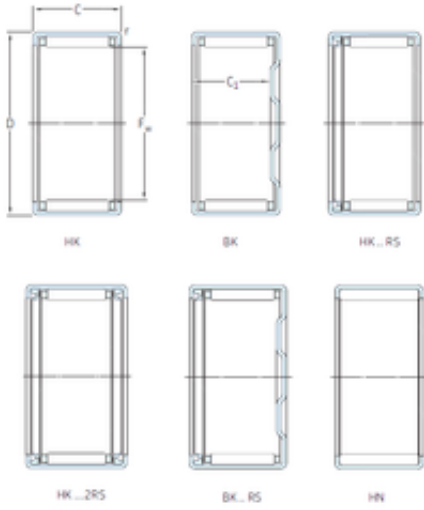

## SKF HK4020 needle roller bearings

Bearing No. HK4020

Size	40x47x20 mm
Bore Diameter	40 mm
Outer Diameter	47 mm
Width	20 mm
Fw	40 mm
D	47 mm
C	20 mm
Weight	0,054 Kg
Basic dynamic load rating (C)	24,2 kN
Basic static load rating (C0)	53 kN
Fatigue load limit (Pu)	6,4
Reference speed	6300 r/min

HK4020 Bearing 2D drawings and 3D CAD models