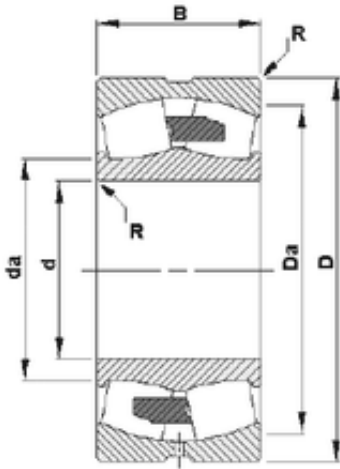

## Timken 22218YM spherical roller bearings

Bearing No. 22218YM

22218YM Bearing 2D drawings and 3D CAD models

Size	90x160x40 mm
Bore Diameter	90 mm
Outer Diameter	160 mm
Width	40 mm
d	90 mm
D	160 mm
B	40 mm
C	40 mm
R	2 mm
Da	146 mm
da	105 mm