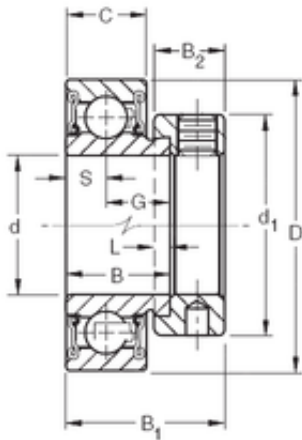

## Timken RA102RR deep groove ball bearings

Bearing No. RA102RR

Size	28.575x62x23.82 mm
Bore Diameter	28,575 mm
Outer Diameter	62 mm
Width	23,82 mm
d	28,575 mm
D	62 mm
B	23,82 mm
C	18 mm
d1	44,1 mm
B1	35,7 mm
B2	15,9 mm
G	14,81 mm
L	4 mm
S	8,99 mm
Weight	0,327 Kg
Basic dynamic load rating (C)	21,8 kN

RA102RR Bearing 2D drawings and 3D CAD models