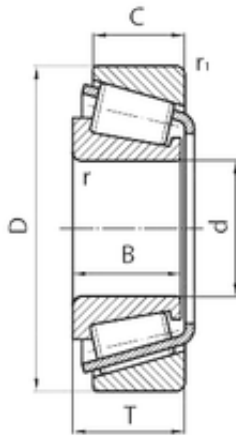

## Timken NP561514/NP742592 tapered roller bearings

Bearing No. NP561514/NP742592

Size	40.988x67.975x17.5 mm
Bore Diameter	40,988 mm
Outer Diameter	67,975 mm
Width	17,5 mm
d	40,988 mm
D	67,975 mm
T	17,5 mm
B	18 mm

NP561514/NP742592 Bearing 2D drawings and 3D CAD models