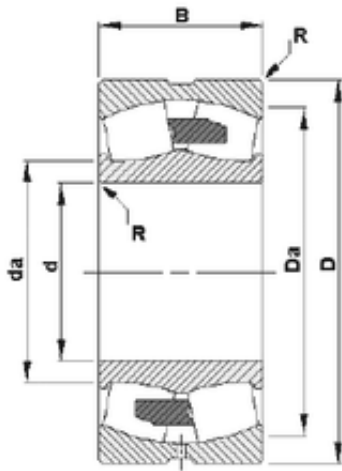

## Timken 22226YM spherical roller bearings

Bearing No. 22226YM

Size	130x230x64 mm
Bore Diameter	130 mm
Outer Diameter	230 mm
Width	64 mm
d	130 mm
D	230 mm
B	64 mm
C	64 mm
R	2,5 mm
Da	206 mm
da	152 mm

22226YM Bearing 2D drawings and 3D CAD models