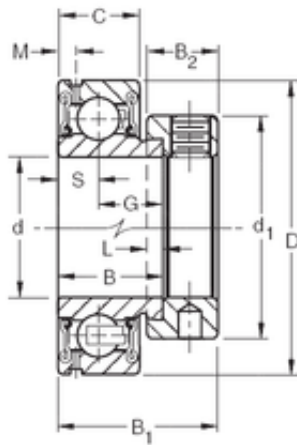

IFB Roller Industry Co.,Ltd

Timken GRA103RR deep groove ball bearings

Bearing No. GRA103RR

Size	30.1625x62x23.83 mm
Bore Diameter	30,1625 mm
Outer Diameter	62 mm
Width	23,83 mm
d	30,1625 mm
D	62 mm
B	23,83 mm
C	18 mm
d1	44,1 mm
B1	35,7 mm
B2	15,9 mm
G	14,81 mm
L	4 mm
M	4,17 mm
S	8,99 mm
Weight	0,318 Kg
Basic dynamic load rating (C)	21,8 kN

GRA103RR Bearing 2D drawings and 3D CAD models