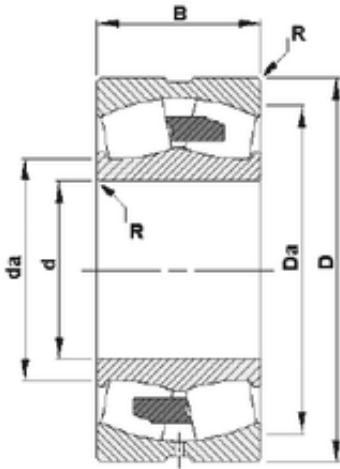

## Timken 22340YMB spherical roller bearings

Bearing No. 22340YMB

22340YMB Bearing 2D drawings and 3D CAD models

Size	200x420x138 mm
Bore Diameter	200 mm
Outer Diameter	420 mm
Width	138 mm
d	200 mm
D	420 mm
B	138 mm
C	138 mm
R	4 mm
Da	369 mm
da	247 mm