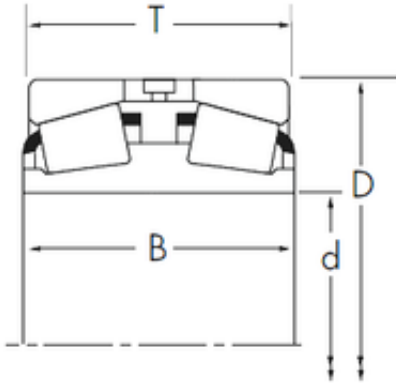

## Timken 93801D/93125+Y1S-93126 tapered roller bearings

Bearing No. 93801D/93125+Y1S-93126

Size	203.2x317.5x133.35 mm
Bore Diameter	203,2 mm
Outer Diameter	317,5 mm
Width	133,35 mm
d	203,2 mm
D	317,5 mm
T	133,35 mm
B	133,35 mm
R	6,4 mm
r	3,3 mm

93801D/93125+Y1S-93126 Bearing 2D drawings and 3D CAD models