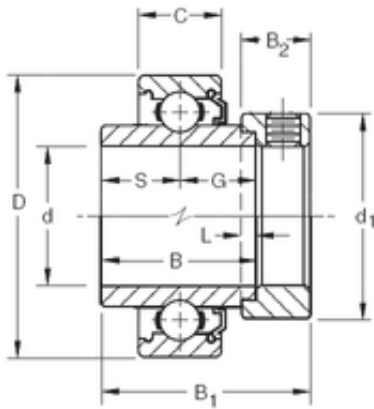

## Timken N203KLL deep groove ball bearings

Bearing No. N203KLL

Size	55.5625x120x55.56 mm
Bore Diameter	55,5625 mm
Outer Diameter	120 mm
Width	55,56 mm
d	55,5625 mm
D	120 mm
B	55,56 mm
C	29 mm
d1	82,55 mm
B1	73,02 mm
B2	22,23 mm
G	29,37 mm
L	4,8 mm
S	27,8 mm
Weight	2,37 Kg
Basic dynamic load rating (C)	80 kN

N203KLL Bearing 2D drawings and 3D CAD models